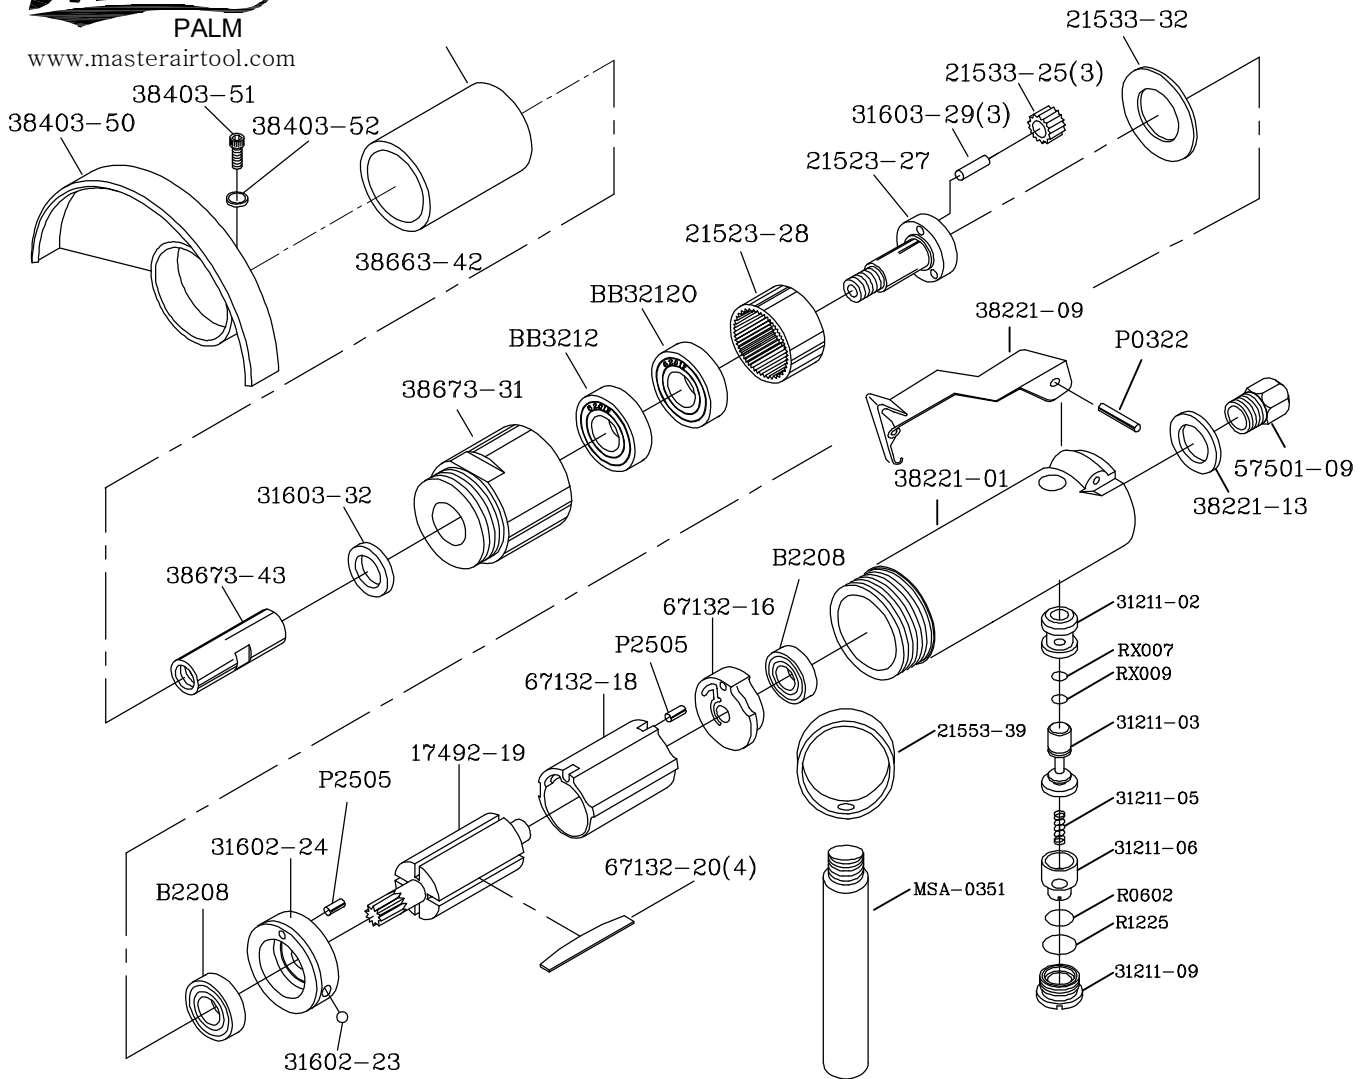

MPT-38670 Removal Tool

DESCRIPTION	PARTS NO.	DESCRIPTION	PARTS NO.
MOTOR HOUSING	38221-01	ROLL PIN	31602-23
VALVE BUSHING	31211-02	MOTOR WASHER	21533-32
O RING	RX007	BEARING	BB32120
O RING	RX009	BEARING	BB3212
THROTTLE VALVE	31211-03	INTERNAL GEAR	21523-28
SPRING	31211-05	PLANET CAGE	21523-27
AIR REGULATOR	31211-06	PLANET PIN (3)	31603-29
O RING	R0602	PLANET GEAR (3)	21533-25
O RING	R1225	CLAMP NUT	38673-31
VALVE SCREW	31211-09	SPINDLE WASHER	31603-32
THROTTLE LEVER	38221-09	SPINDLE	38673-43
LEVER PIN	P0322	CONNECT HOUSING	38663-42
EXHAUST LEVER	38221-13	CLAMP	21553-39
INLET BUSHING	57501-09	CLAMP SHAFT	MSA-0351
BEARING (2)	B2208	4" COVER	38403-50
REAR END PLATE	67132-16	COVER SET SCREW	38403-51
MOTOR PIN(2)	P2505	COVER SER SCREW WASHER	38403-52
CYLINDER	67132-18	14mm SPANNER WRENCH	WO014
ROTOR	17492-19	4mm HEX WRENCH	WO004
ROTOR BLADE(4)	67132-20	6mm HEX WRENCH	WO006
FRONT END PLATE	31602-24		