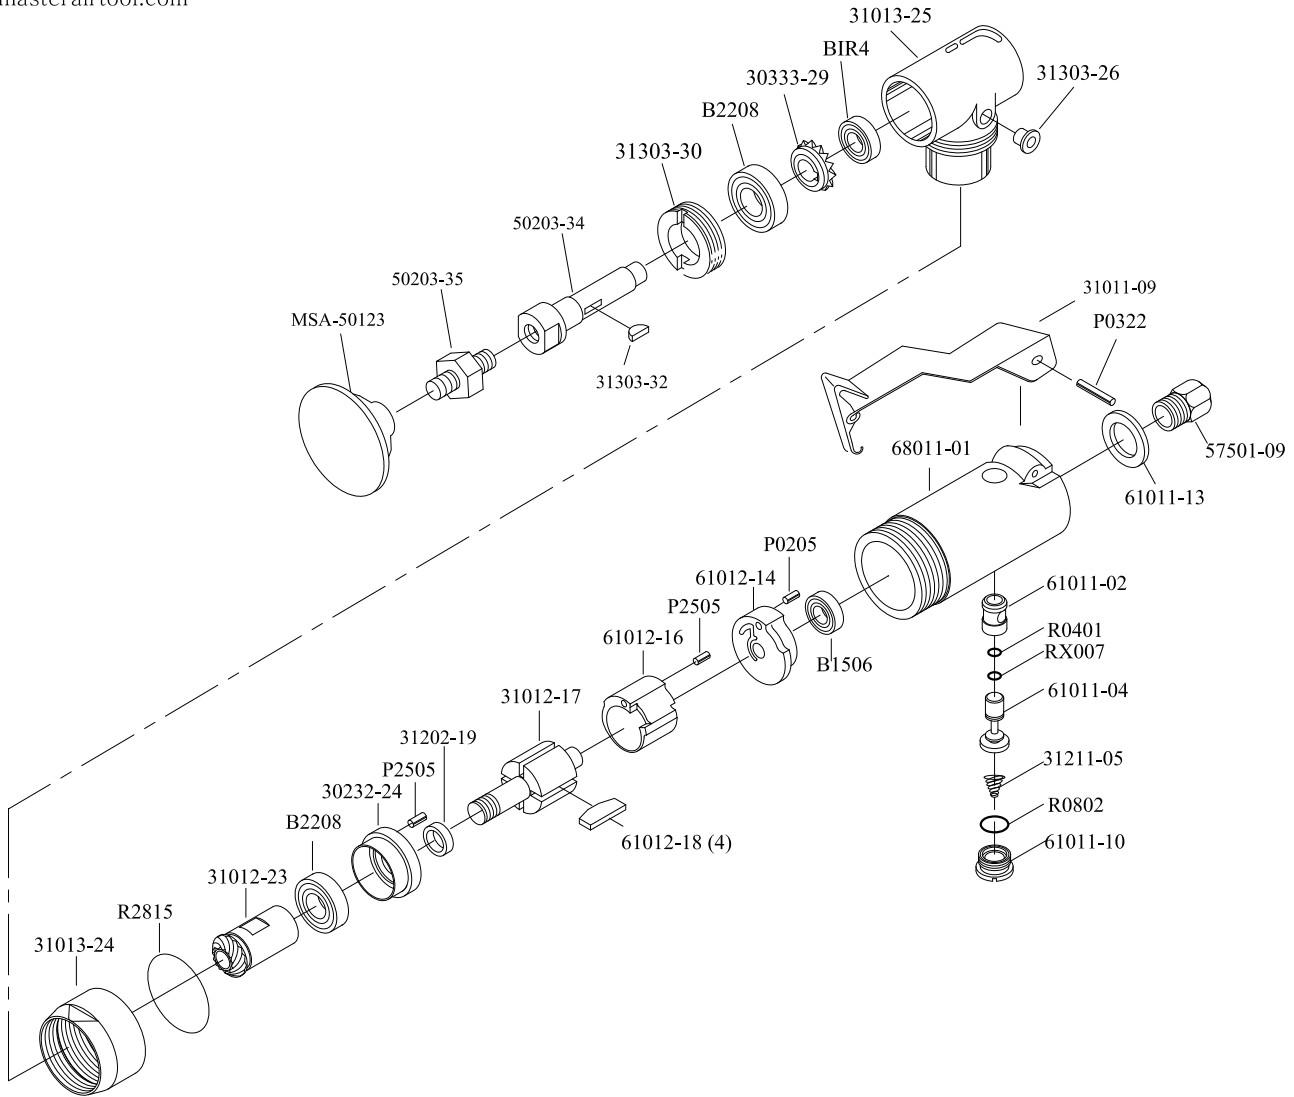

# MPT-51050 2" Mini Mini Velcro Disc Sander

DESCRIPTION	PARTS NO.	DESCRIPTION	PARTS NO.
MOTOR HOUSING	68011-01	ROTOR BLADE (4)	61012-18
VALVE BUSHING	61011-02	ROTOR COLLAR	31202-19
O RING	R0401	FRONT END PLATE	30232-24
THROTTLE VALVE	61011-04	BERAING (2)	B2208
O RING	RX007	SPINDLE GEAR	31012-23
VALVE SPRING	31211-05	O RING	R2815
O RING	R0802	MOTOR CLAMP	31013-24
VALVE SCREW	61011-10	ANGLE HEAD HOUSING	31013-25
THROTTLE LEVER	31011-09	OIL PLUG	31303-26
THROTTLE LEVER PIN	P0322	BEARING	BIR4
EXHAUST SLEEVE	61011-13	PINION GEAR	30333-29
INLET BUSHING	57501-09	LOCK NUT	31303-30
BEARING	B1506	SPINDLE	50203-34
REAR END PLATE	61012-14	KEY	31303-32
DOWEL PIN	P0205	SCREW	50203-35
CYLINDER	61012-16	2" VELCRO PAD	MSA-50123
ROTOR	31012-17	13mm SPANNER WRENCH	WO13
DOWEL PIN(2)	P2505	11mm SPANNER WRENCH	WO11