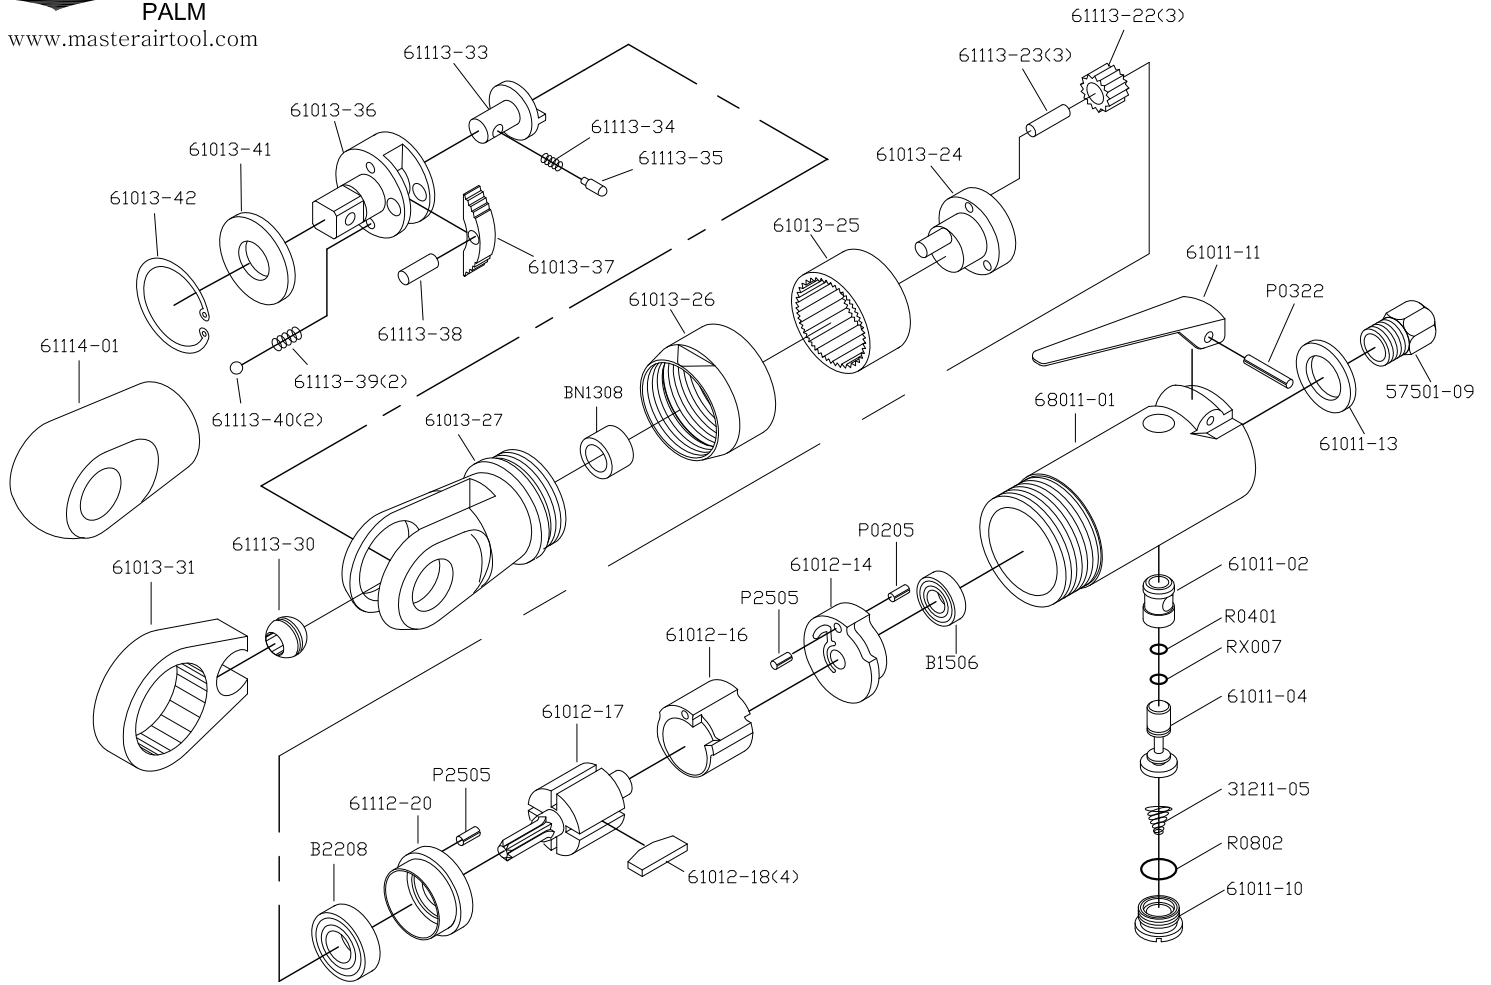

# MPT-61010 1/4" Mini Mini Ratchet Wrench

DESCRIPTION	PARTS NO.	DESCRIPTION	PARTS NO.
MOTOR HOUSING	68011-01	PLANET GEAR (3)	61113-22
VALVE BUSHING	61011-02	PLANET PIN (3)	61113-23
O-RING	R0401	GEAR CAGE	61013-24
THROTTLE VALVE	61011-04	INTERNAL GEAR	61013-25
O-RING	RX007	CLAMP NUT	61013-26
VALVE SPRING	31211-05	RATCHET HOUSING	61013-27
O-RING	R0802	NEEDLE BEARING	BN1308
VALVE SCREW	61011-10	DRIVE BUSHING	61113-30
SPRING PIN	P0322	RATCHET YOKE	61013-31
EXHAUST SLEEVE	61011-13	REVERSE BUTTON	61113-33
INLET BUSHING	57501-09	REVERSE SPRING	61113-34
THROTTLE LEVER	61011-11	REVERSE PIN	61113-35
SPRING PIN	P0205	1/4" RATCHET ANVIL	61013-36
BALL BEARING	B1506	RATCHET PAWL	61013-37
REAR END PLATE	61012-14	PAWL PIN	61113-38
SPRING PIN (2)	P2505	PAWL SPRING (2)	61113-39
CYLINDER	61012-16	THRUST BALL (2)	61113-40
ROTOR	61012-17	THRUST WASHER	61013-41
ROTOR BLADE (4)	61012-18	RETAINING RING	61013-42
FRONT END PLATE	61112-20	RATCHET HOUSING COVER	61114-01
BALL BEARING	B2208		