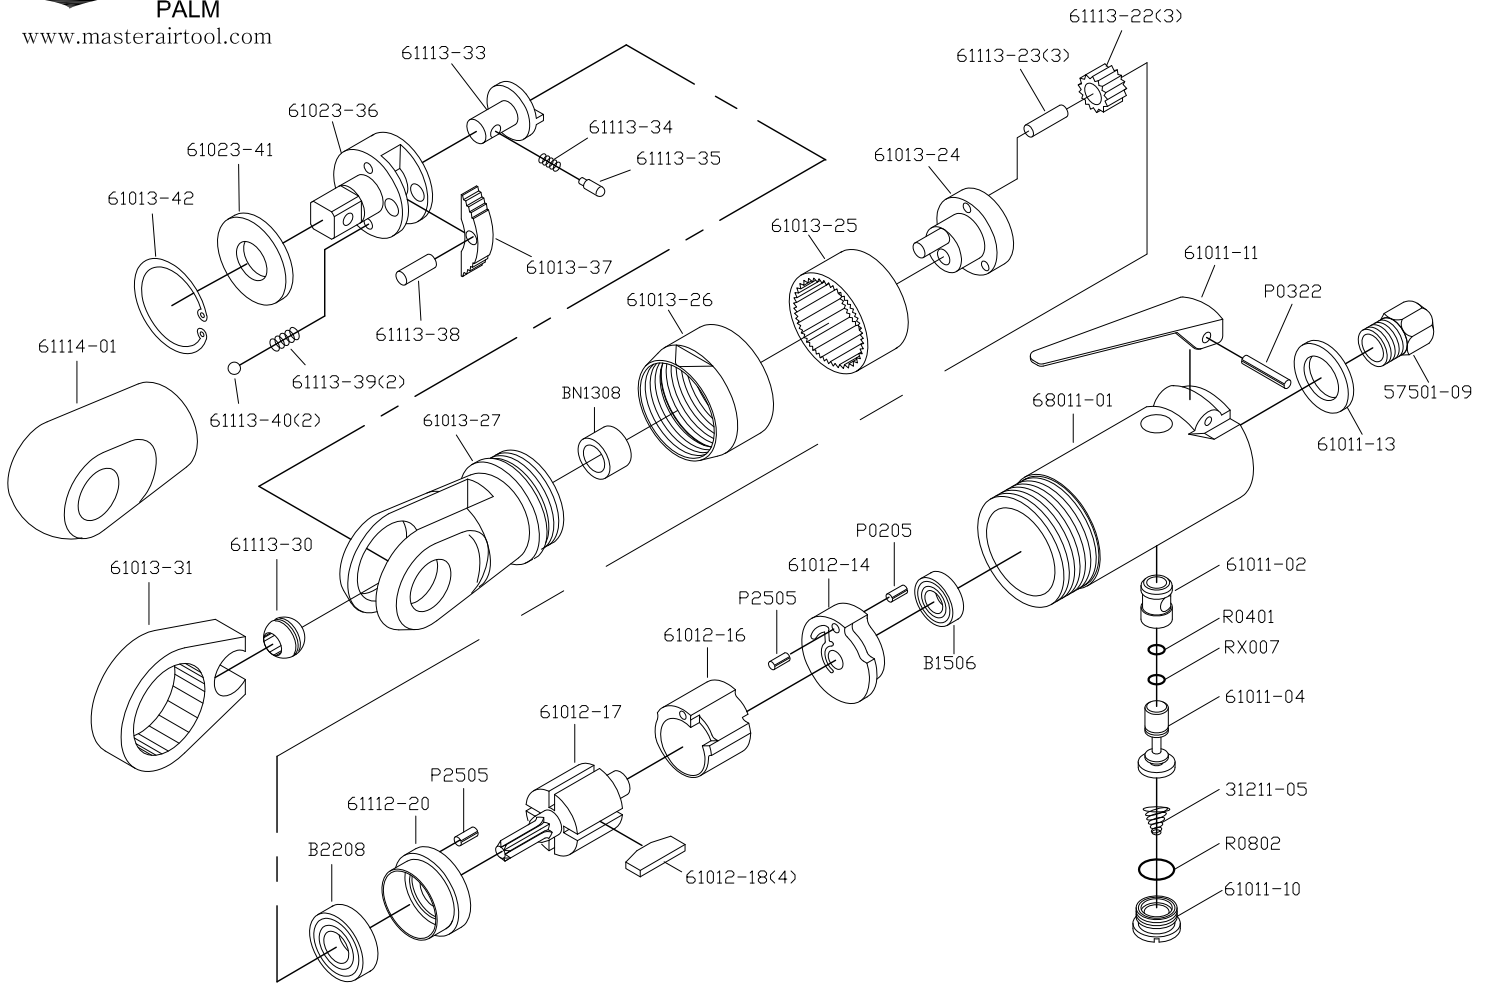

# MPT-61020 3/8" Mini Mini Ratchet Wrench

DESCRIPTION	PARTS NO.	DESCRIPTION	PARTS NO.
MOTOR HOUSING	68011-01	PLANET GEAR (3)	61113-22
VALVE BUSHING	61011-02	PLANET PIN (3)	61113-23
O-RING	R0401	GEAR CAGE	61013-24
THROTTLE VALVE	61011-04	INTERNAL GEAR	61013-25
O-RING	RX007	CLAMP NUT	61013-26
VALVE SPRING	31211-05	RATCHET HOUSING	61013-27
O-RING	R0802	NEEDLE BEARING	BN1308
VALVE SCREW	61011-10	DRIVE BUSHING	61113-30
SPRING PIN	P0322	RATCHET YOKE	61013-31
EXHAUST SLEEVE	61011-13	REVERSE BUTTON	61113-33
INLET BUSHING	57501-09	REVERSE SPRING	61113-34
THROTTLE LEVER	61011-11	REVERSE PIN	61113-35
SPRING PIN	P0205	3/8" RATCHET ANVIL	61023-36
BALL BEARING	B1506	RATCHET PAWL	61013-37
REAR END PLATE	61012-14	PAWL PIN	61113-38
SPRING PIN (2)	P2505	PAWL SPRING (2)	61113-39
CYLINDER	61012-16	THRUST BALL (2)	61113-40
ROTOR	61012-17	THRUST WASHER	61023-41
ROTOR BLADE (4)	61012-18	RETAINING RING	61013-42
FRONT END PLATE	61112-20	RATCHET HOUSING COVER	61114-01
BALL BEARING	B2208		