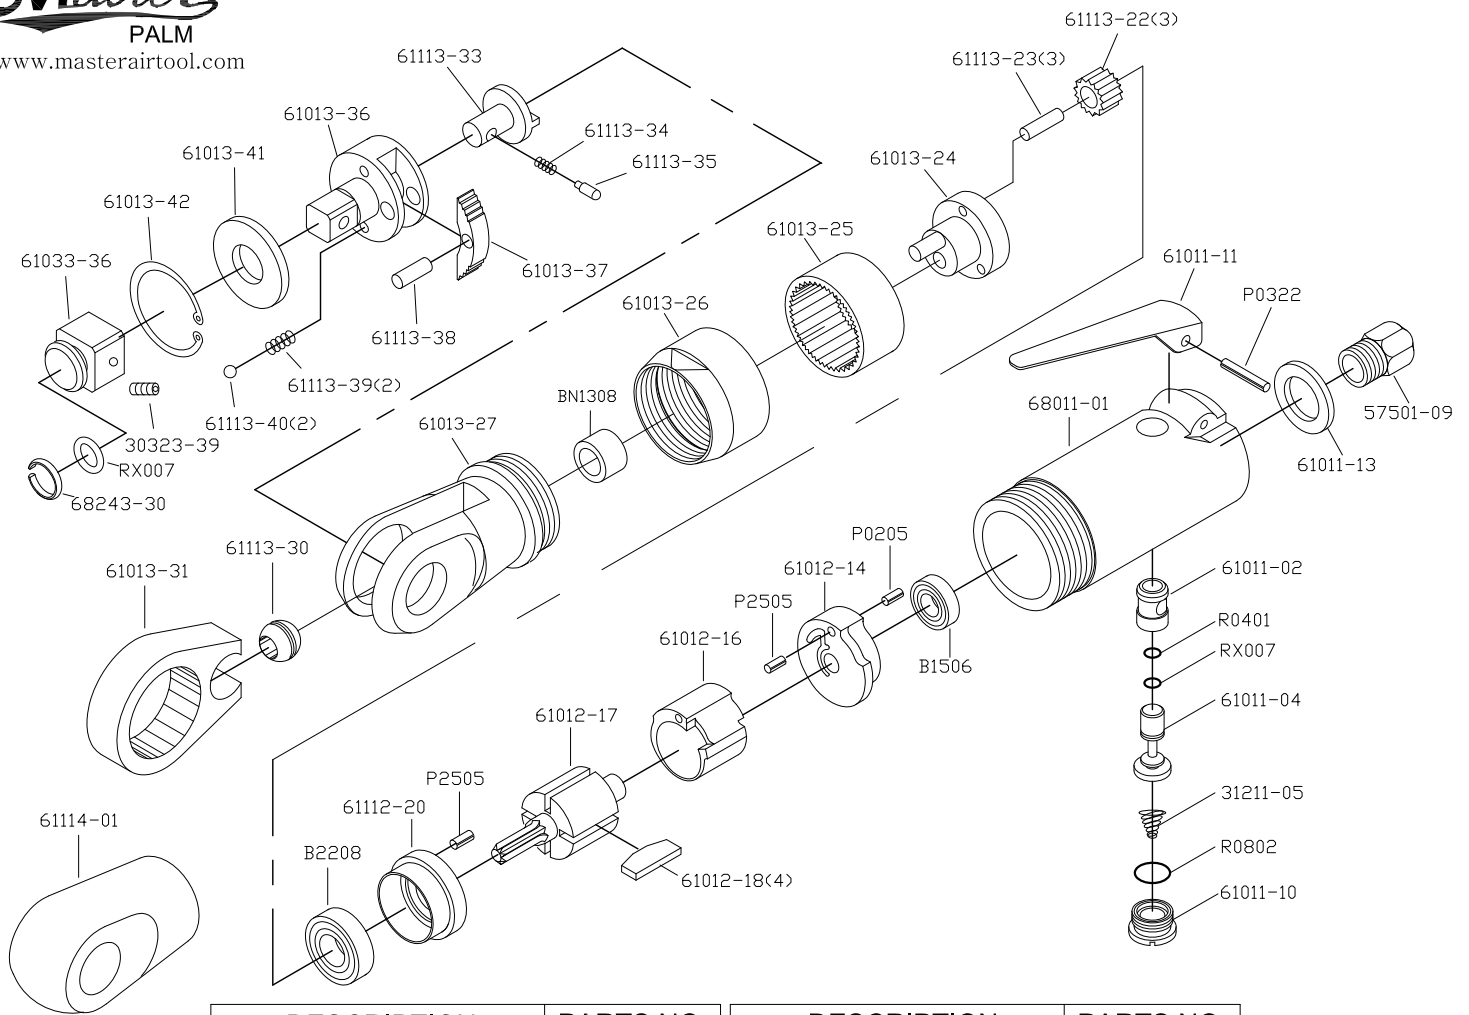

MPT-61030 1/2" Mini Mini Ratchet Wrench

DESCRIPTION	PARTS NO.	DESCRIPTION	PARTS NO.
MOTOR HOUSING	68011-01	GEAR CAGE	61013-24
VALVE BUSHING	61011-02	INTERNAL GEAR	61013-25
O-RING	R0401	CLAMP NUT	61013-26
THROTTLE VALVE	61011-04	RATCHET HOUSING	61013-27
O-RING	RX007	NEEDLE BEARING	BN1308
VALVE SPRING	31211-05	DRIVE Busing	61113-30
O-RING	R0802	RATCHET YOKE	61013-31
VALVE SCREW	61011-10	REVERSE BUTTON	61113-33
SPRING PIN	P0322	REVERSE SPRING	61113-34
EXHAUST SLEEVE	61011-13	REVERSE PIN	61113-35
INLET BUSHING	57501-09	1/4" RATCHET ANVIL	61013-36
THROTTLE LEVER	61011-11	RATCHET PAWL	61013-37
SPRING PIN	P0205	PAWL PIN	61113-38
BALL BEARING	B1506	PAWL SPRING (2)	61113-39
REAR END PLATE	61012-14	THRUST BALL (2)	61113-40
SPRING PIN (2)	P2505	THRUST WASHER	61013-41
CYCLINDER	61012-16	RETAINING RING	61013-42
ROTOR	61012-17	RATCHET HOUSING COVER	61114-01
ROTOR BLADE (4)	61012-18	ANVIL CAP	61033-36
FRONT END PLATE	61112-20	REATINER ORING	RX007
BALL BEARING	B2208	SOCKET REATINER	68243-30
PLANET GEAR (3)	61113-22	SET SCREW	30323-39
PLANET PIN (3)	61113-23		