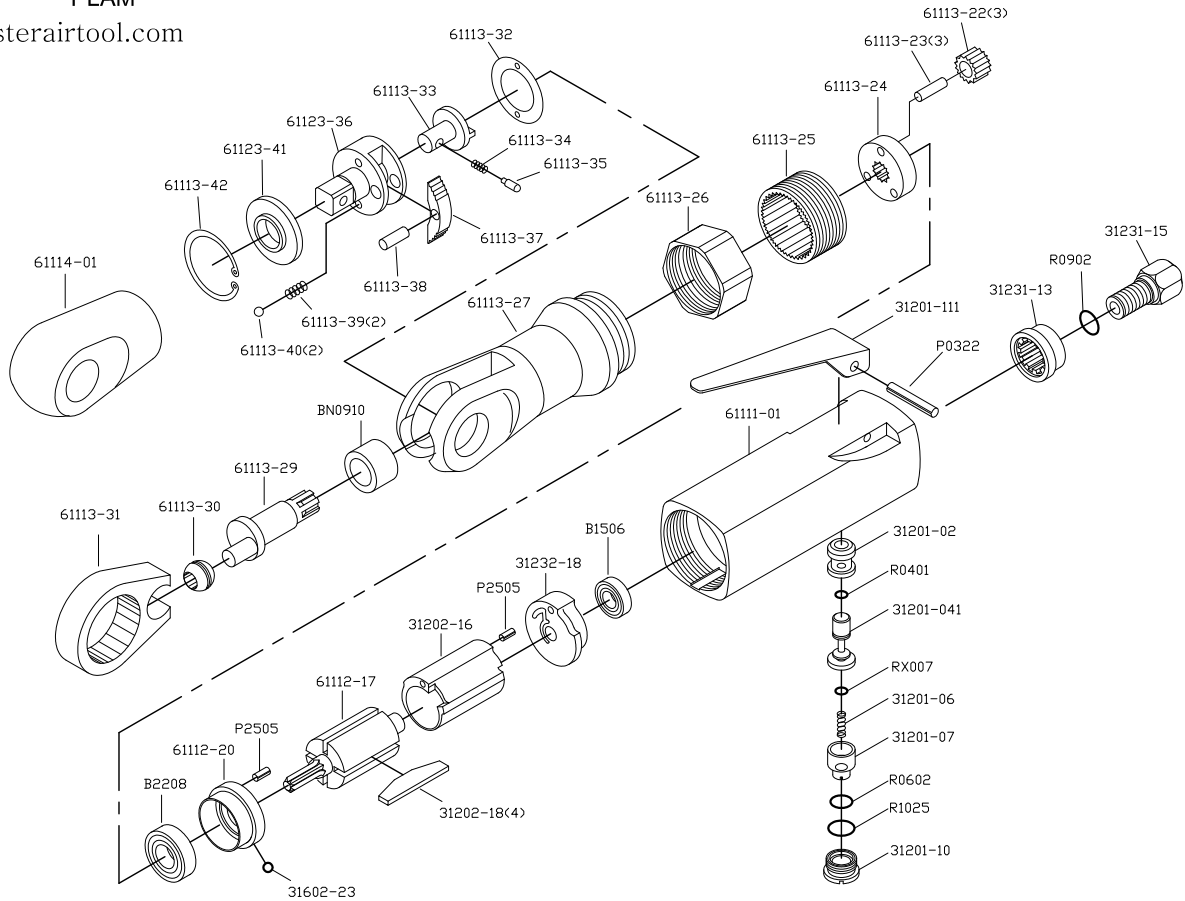

MPT-61120 3/8" Stubby Ratchet Wrench

DESCRIPTION	PARTS NO.	DESCRIPTION	PARTS NO.
MOTOR HOUSING	61111-01	BALL BEARING	B2208
VALVE BUSHING	31201-02	PLANET GEAR (3)	61113-22
O-RING	R0401	PLANET PIN (3)	61113-23
THROTTLE VALVE	31201-041	GEAR CAGE	61113-24
O-RING	RX007	INTERNAL GEAR	61113-25
VALVE SPRING	31201-06	CLAMP NUT	61113-26
REQUATER	31201-07	RATCHET HOUSING	61113-27
O-RING	R0602	NEEDLE BEARING	BN0910
O-RING	R1025	CRANK SHAFT	61113-29
VALVE SCREW	31201-10	DRIVE BUSHING	61113-30
EXHAUST SLEEVE	31231-13	RATCHET YOKE	61113-31
O-RING	R0902	WASHER	61113-32
INLET BUSHING	31231-15	REVERSE BUTTON	61113-33
THROTTLE LEVER	31201-111	REVERSE SPRING	61113-34
SPRING PIN	P0322	REVERSE PIN	61113-35
BALL BEARING	B1506	3/8" RATCHET ANVIL	61123-36
REAR END PLATE	31232-18	RATCHET PAWL	61113-37
SPRING PIN (2)	P2505	PAWL PIN	61113-38
CYCLINDER	31202-16	PAWL SPRING (2)	61113-39
ROTOR	61112-17	THRUST BALL (2)	61113-40
ROTOR BLADE (4)	31202-18	THRUST WASHER	61123-41
FRONT END PLATE	61112-20	RETAINING RING	61113-42
BALL BEARING	31602-23	RATCHET HOUSING COVER	61114-01