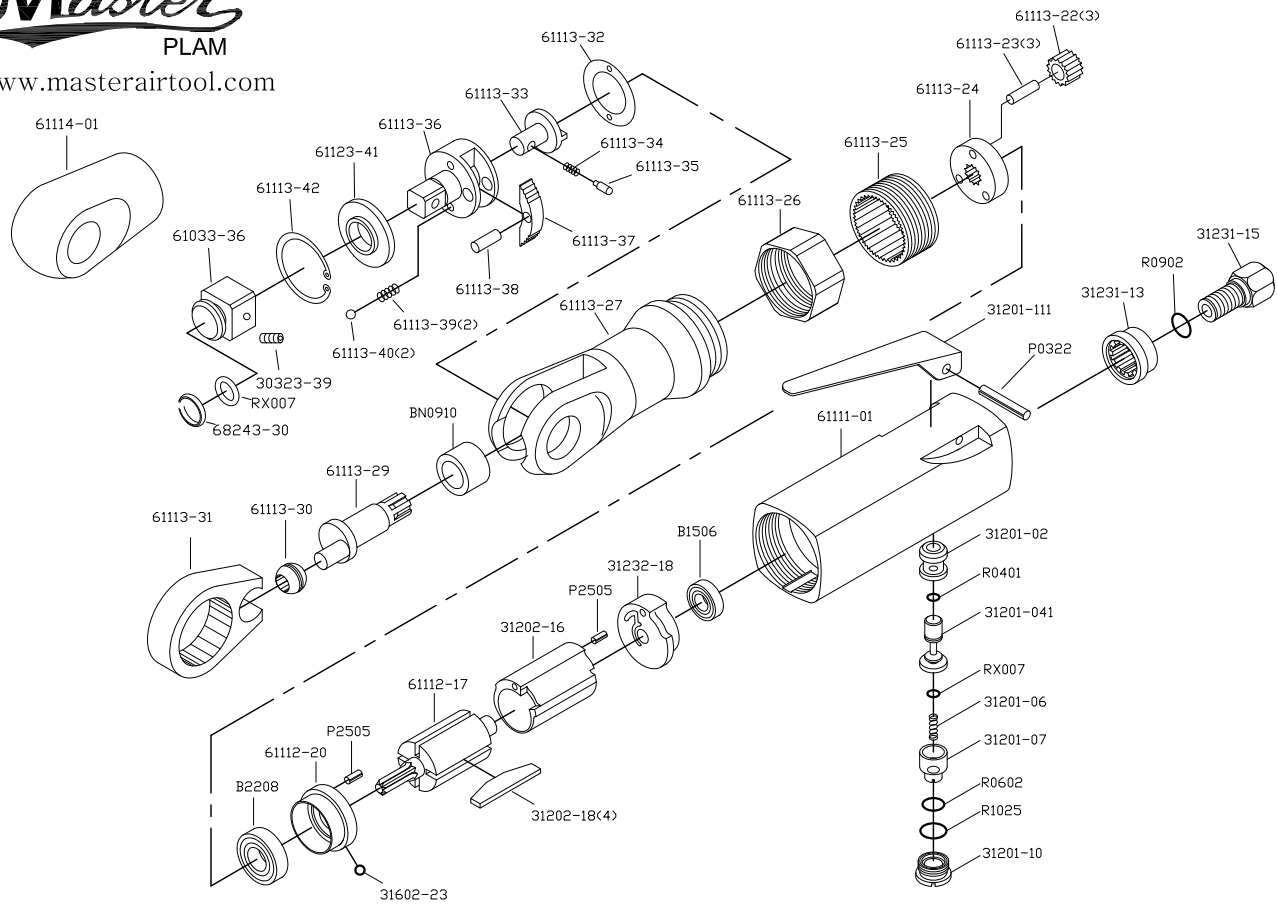

# MPT-61150 1/2" Stubby Ratchet Wrench

DESCRIPTION	PARTS NO.	DESCRIPTION	PARTS NO.
MOTOR HOUSING	61111-01	PLANET PIN (3)	61113-23
VALVE BUSHING	31201-02	GEAR CAGE	61113-24
O-RING	R0401	INTERNAL GEAR	61113-25
THROTTLE VALVE	31201-041	CLAMP NUT	61113-26
O-RING	RX007	RATCHET HOUSING	61113-27
VALVE SPRING	31201-06	NEEDLE BEARING	BN0910
REQUATER	31201-07	CRANK SHAFT	61113-29
O-RING	R0602	DRIVE BUSING	61113-30
O-RING	R1025	RATCHET YOKE	61113-31
VALVE SCREW	31201-10	WASHER	61113-32
EXHAUST SLEEVE	31231-13	REVERSE BUTTON	61113-33
O-RING	R0902	REVERSE SPRING	61113-34
INLET BUSHING	31231-15	REVERSE PIN	61113-35
THROTTLE LEVER	31201-111	1/4" RATCHET ANVIL	61113-36
SPRING PIN	P0322	RATCHET PAWL	61113-37
BALL BEARING	B1506	PAWL PIN	61113-38
REAR END PLATE	31232-18	PAWL SPRING (2)	61113-39
SPRING PIN (2)	P2505	THRUST BALL (2)	61113-40
CYCLINDER	31202-16	THRUST WASHER	61123-41
ROTOR	61112-17	RETAINING RING	61113-42
ROTOR BLADE (4)	31202-18	RATCHET HOUSING COVER	61114-01
FRONT END PLATE	61112-20	ANVIL CAP	61033-36
BALL BEARING	31602-23	RETAINER ORING	RX007
BALL BEARING	B2208	SOCKET REATINER	68243-30
PLANET GEAR (3)	61113-22	SET SCREW	30323-39