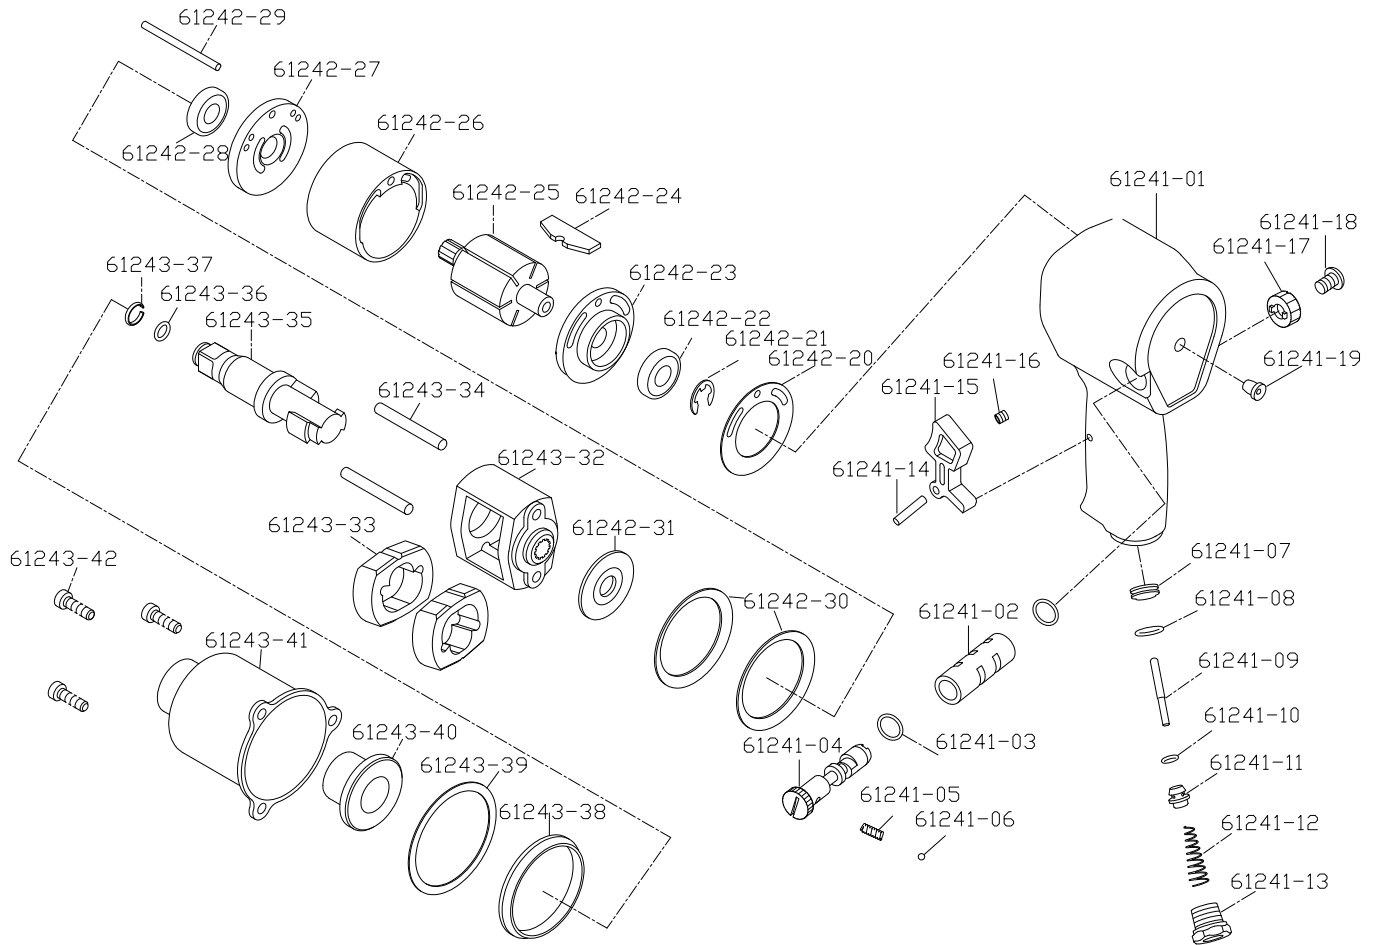

MPT-61240 1/2" Heavy Duty Impact Wrench

DESCRIPTION	PARTS NO.	DESCRIPTION	PARTS NO.
MOTOR HOUSING	61241-01	BEARING	61242-22
VALAE BUSHING	61241-02	REAR END PLATE	61242-23
O RING	61241-03	ROTOR BLADE (6)	61242-24
REVERSIBLE VALVE	61241-04	ROTOR	61242-25
SPRING	61241-05	CYLINDER	61242-26
SET BALL	61241-06	FRONT END PLATE	61242-27
WASHER	61241-07	BEARING	61242-28
O RING	61241-08	MOTOR PIN	61242-29
VALVE STEM	61241-09	MOTOR SET WASHER(2)	61242-30
O RING	61241-10	WASHER	61242-31
VAVLE	61241-11	HAMMER HOUSING	61243-32
SPRING	61241-12	HAMMER DOG (2)	61243-33
INLET	61241-13	ANVIL PIN(2)	61243-34
PIN	61241-14	1/2" ANVIL	61243-35
TRIGGER	61241-15	ANVIL O RING	61243-36
SET SCREW	61241-16	ANVIL RING	61243-37
NUT	61241-17	CAP WASHER	61243-38
SCREW	61241-18	CAP RING	61243-39
OIL PLUG	61241-19	ANVIL BUSHING	61243-40
MOTOR WASHER	61242-20	CAP	61243-41
ROLL PIN	61242-21	CAP SCREW (3)	61243-42