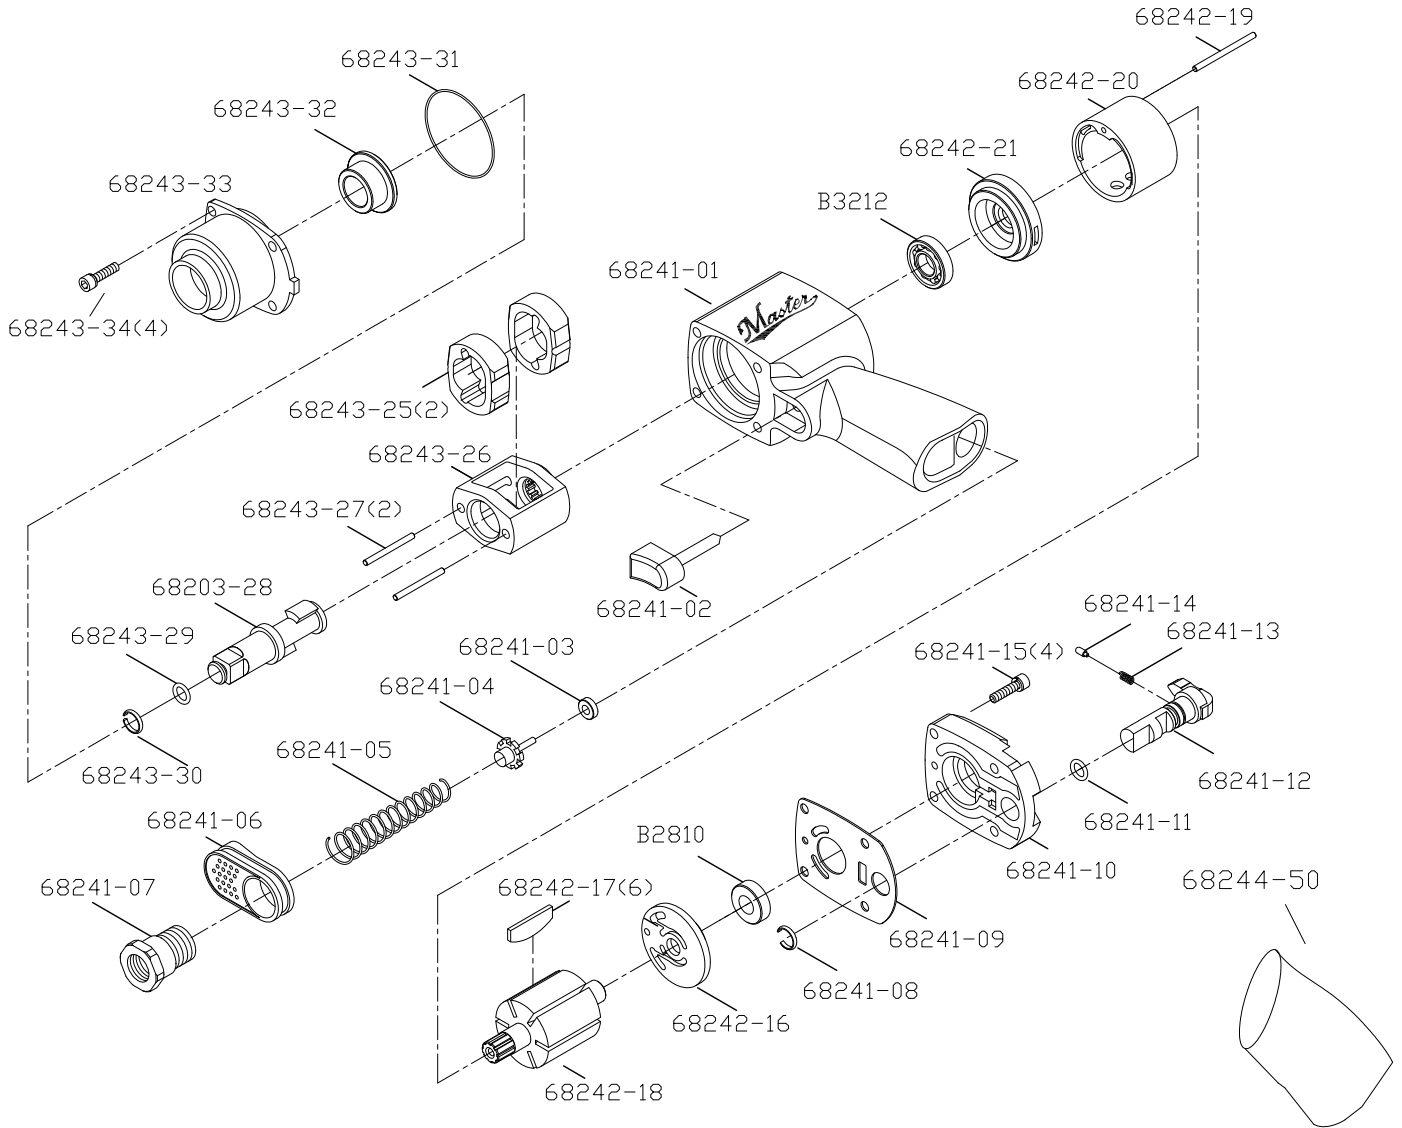

MPT-68200 3/8" Mini Impact Wrench

DESCRIPTION	PARTS NO.	DESCRIPTION	PARTS NO.
MOTOR HOUSING	68241-01	MOTOR PIN	68242-19
TRIGGER	68241-02	CYNLIDER	68242-20
THROTTLE BUSHING	68241-03	ROTOR	68242-18
THROTTLE VAVLE	68241-04	ROTOR BLADE(6)	68242-17
VALVE SPRING	68241-05	FRONT END PLATE	68242-21
EXHAUST SLEEVE	68241-06	BEARING	B3212
INLET BUSHING	68241-07	HAMMER (2)	68243-25
REVESER RETAINER	68241-08	HAMMER CAGE	68243-26
HOUSING GASKET	68241-09	HAMMER PIN (2)	68243-27
HOUSING COVER	68241-10	3/8" ANVIL	68203-28
O RING	68241-11	REATINER ORING	68243-29
COVER SCREW(4)	68241-15	SOCKET REATINER	68243-30
REVESER VAVLE	68241-12	O RING	68243-31
REVESER SPRING	68241-13	ANVIL BUSHING	68243-32
REVESER PIN	68241-14	HAMMER HOUSING	68243-33
BEARING	B2810	HOUSING SCREW (4)	68243-34
REAR END PLATE	68242-16	HOUSING GRIP	68244-50