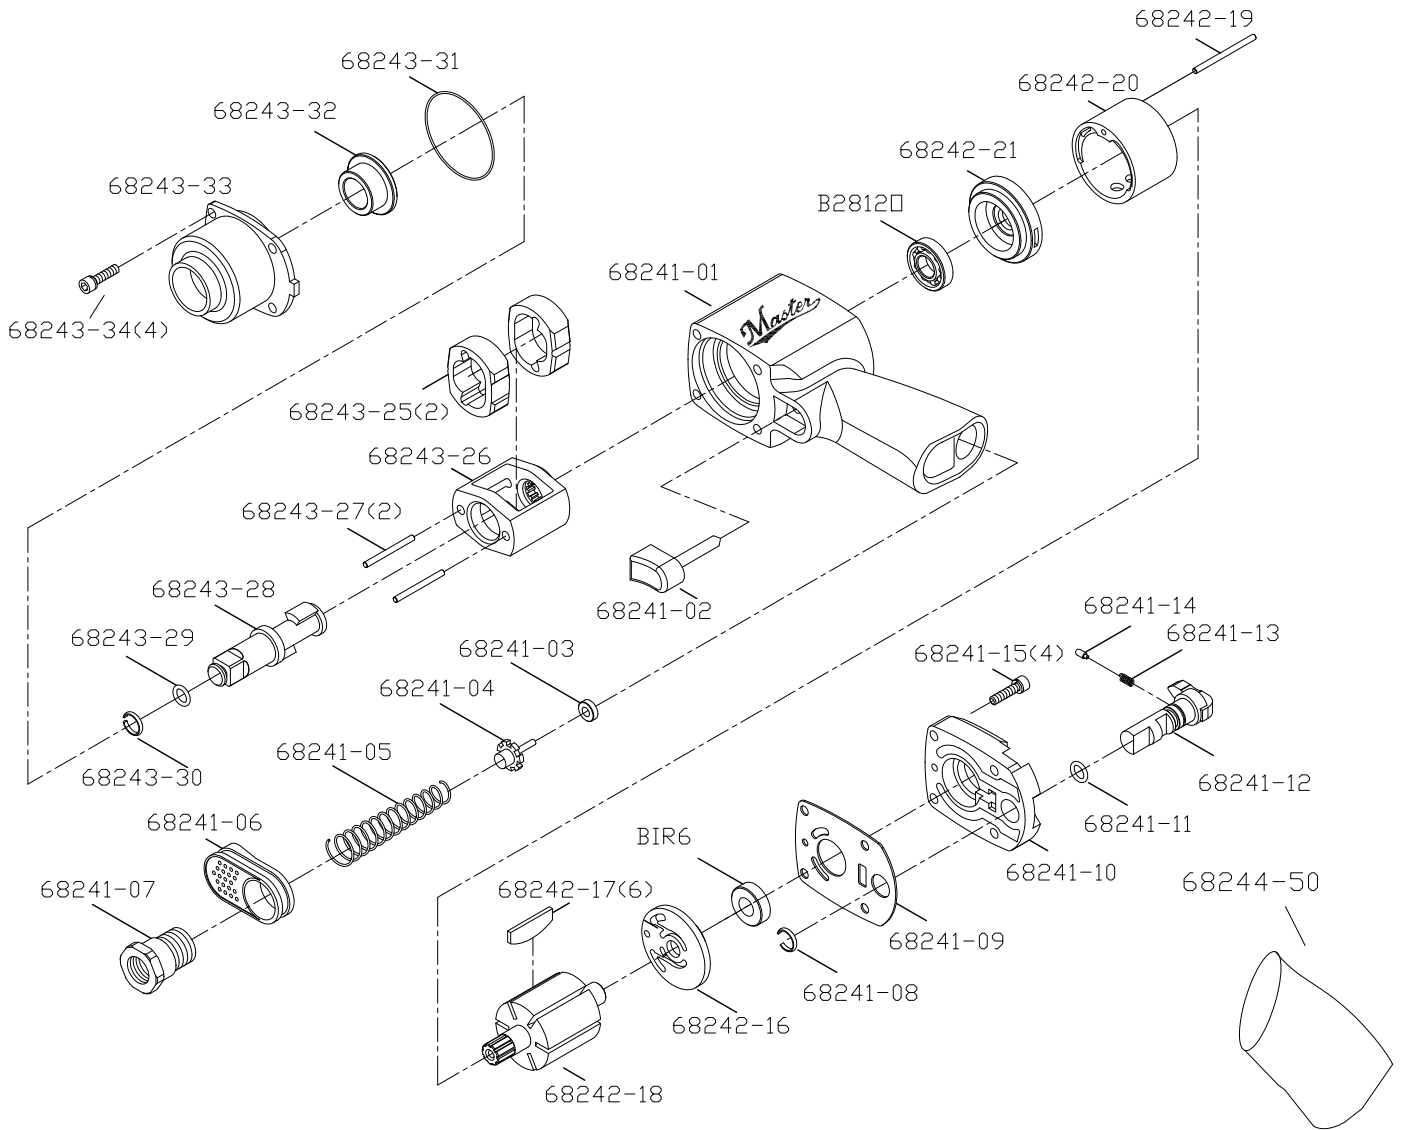

MPT-68230 1/2" Mini Impact Wrench

DESCRIPTION	PARTS NO.	DESCRIPTION	PARTS NO.
MOTOR HOUSING	68241-01	MOTOR PIN	68242-19
TRIGGER	68241-02	CYNLIDER	68242-20
THROTTLE BUSHING	68241-03	ROTOR	68242-18
THROTTLE VAVLE	68241-04	ROTOR BLADE(6)	68242-17
VALVE SPRING	68241-05	FRONT END PLATE	68242-21
EXHAUST SLEEVE	68241-06	BEARING	B28120
INLET BUSHING	68241-07	HAMMER (2)	68243-25
REVESER RETAINER	68241-08	HAMMER CAGE	68243-26
HOUSING GASKET	68241-09	HAMMER PIN (2)	68243-27
HOUSING COVER	68241-10	1/2"ANVIL	68243-28
O RING	68241-11	REATINER ORING	68243-29
COVER SCREW(4)	68241-15	SOCKET REATINER	68243-30
REVESER VAVLE	68241-12	O RING	68243-31
REVESER SPRING	68241-13	ANVIL BUSHING	68243-32
REVESER PIN	68241-14	HAMMER HOUSING	68243-33
BEARING	BIR6	HOUSING SCREW (4)	68243-34
REAR END PLATE	68242-16	HOUSING GRIP	68244-50