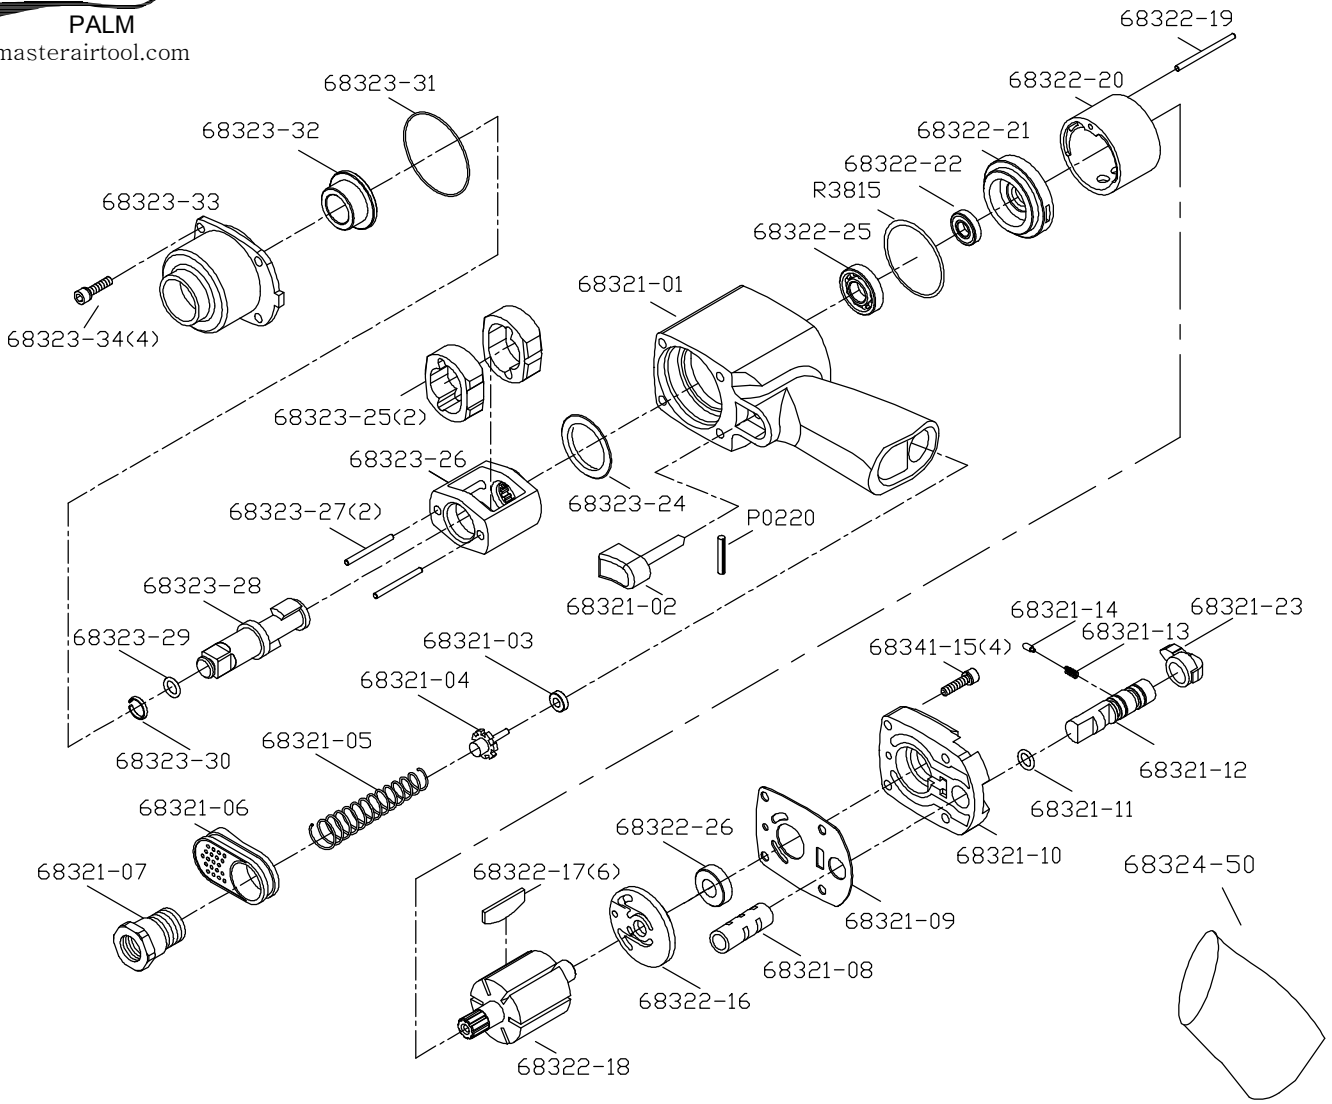

# MPT-68320 3/4" Heavy-Duty Impact Wrench

DESCRIPTION	PARTS NO.	DESCRIPTION	PARTS NO.
MOTOR HOUSING	68321-01	OIL SEAL	68322-22
TRIGGER	68321-02	MOTOR PIN	68322-19
THROTTLE BUSHING	68321-03	CYNLIDER	68322-20
THROTTLE VAVLE	68321-04	ROTOR	68322-18
VALVE SPRING	68321-05	ROTOR BLADE(6)	68322-17
EXHAUST SLEEVE	68321-06	FRONT END PLATE	68322-21
INLET BUSHING	68321-07	BEARING	68322-25
REVESER BUSHING	68321-08	HAMMER WASHER	68323-24
HOUSING GASKET	68321-09	HAMMER (2)	68323-25
HOUSING COVER	68321-10	HAMMER CAGE	68323-26
O RING	68321-11	HAMMER PIN (2)	68323-27
COVER SCREW(4)	68321-15	1"ANVIL	68323-28
REVESER VAVLE	68321-12	REATINER ORING	68323-29
REVESER SPRING	68321-13	SOCKET REATINER	68323-30
REVESER PIN	68321-14	O RING	68323-31
REVESER BUTTON	68321-23	ANVIL BUSHING	68323-32
BEARING	68322-26	HAMMER HOUSING	68323-33
REAR END PLATE	68322-16	HOUSING SCREW (4)	68323-34
O RING	R3815	HOUSING GRIP	68324-50
SPRING PIN	P0220		