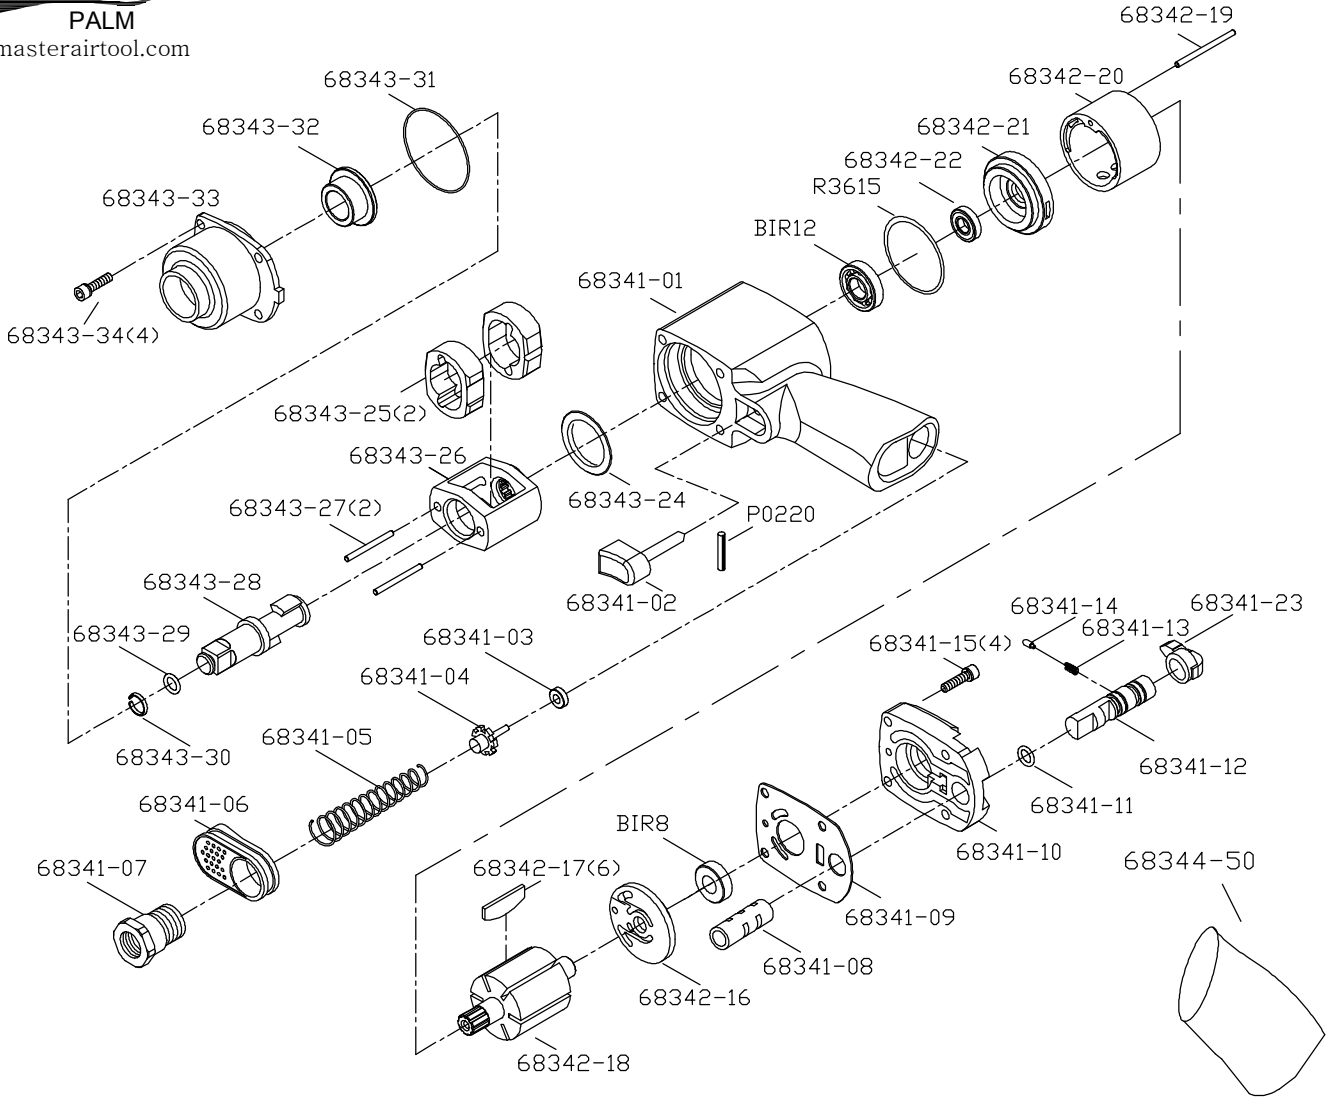

MPT-68340 1" Heavy-Duty Impact Wrench

DESCRIPTION	PARTS NO.	DESCRIPTION	PARTS NO.
MOTOR HOUSING	68341-01	OIL SEAL	68342-22
TRIGGER	68341-02	MOTOR PIN	68342-19
THROTTLE BUSHING	68341-03	CYNLIDER	68342-20
THROTTLE VAVLE	68341-04	ROTOR	68342-18
VALVE SPRING	68341-05	ROTOR BLADE(6)	68342-17
EXHAUST SLEEVE	68341-06	FRONT END PLATE	68342-21
INLET BUSHING	68341-07	BEARING	BIR12
REVESER BUSHING	68341-08	HAMMER WASHER	68343-24
HOUSING GASKET	68341-09	HAMMER (2)	68343-25
HOUSING COVER	68341-10	HAMMER CAGE	68343-26
O RING	68341-11	HAMMER PIN (2)	68343-27
COVER SCREW(4)	68341-15	1"ANVIL	68343-28
REVESER VAVLE	68341-12	REATINER ORING	68343-29
REVESER SPRING	68341-13	SOCKET REATINER	68343-30
REVESER PIN	68341-14	GASKET	68343-31
REVESER BUTTON	68341-23	ANVIL BUSHING	68343-32
BEARING	BIR8	HAMMER HOUSING	68343-33
REAR END PLATE	68342-16	HOUSING SCREW (4)	68343-34
O RING	R3615	HOUSING GRIP	68344-50
SPRING PIN	P0220		